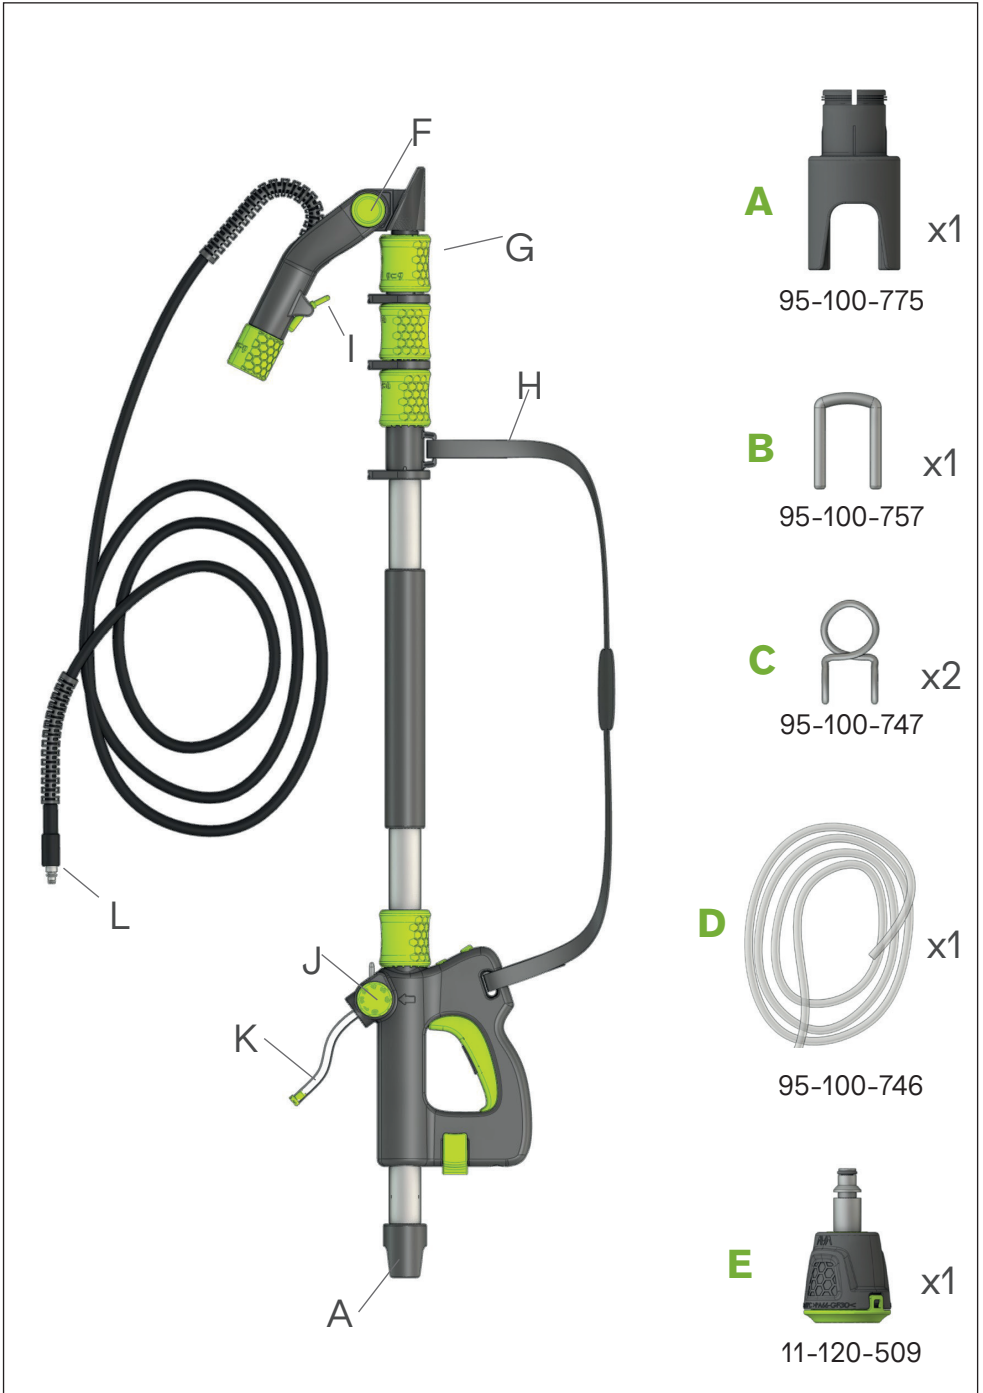

11-110-113

Telescopic lance

Teleskoplanze

Teleskoplanse

THE AVA CONCEPT
INNOVATION
FROM
 **NORWAY**

3

4

5

E

Click!

KÄRCHER

J

8

9

11-120-303

11-120-307

11-120-120 (P30-P60)

11-120-119 (P70-P80)

11-120-149 (P90)

11-120-131 (P30-P60)

11-120-132 (P70-P80)

11-120-148 (P90)

15°-60°

Telescopic lance